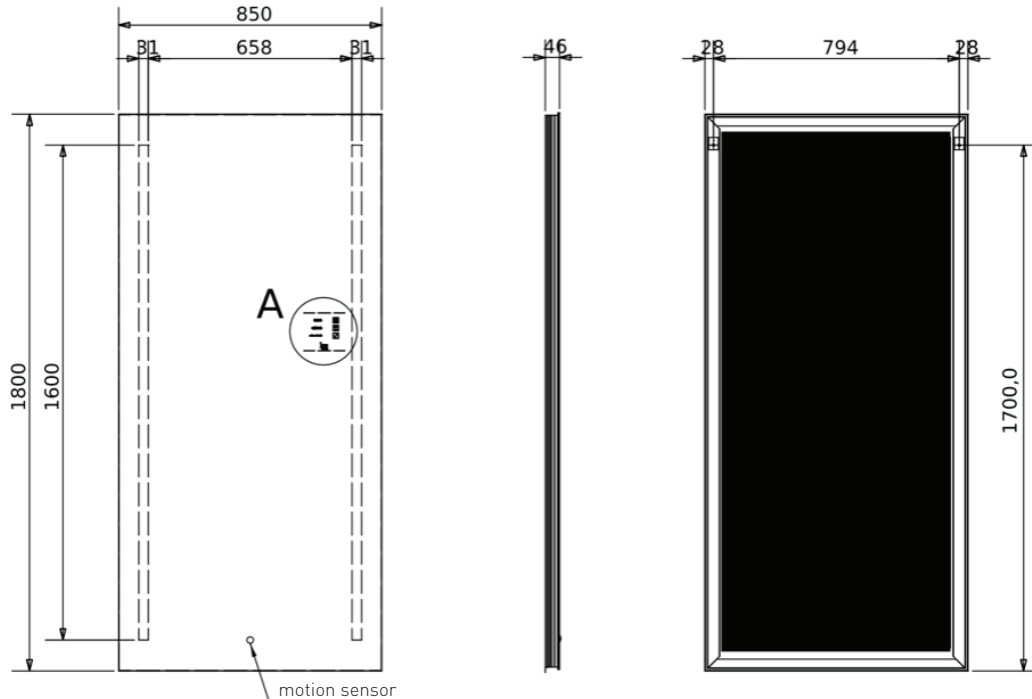

Model: LYZ Standard 85180

Item-nr: ZLYZA0101085180

Full-length mirror for use in changing rooms with switchable lighting modes

Technical information*:

Light colours: 2800 K (nightlook) / 4000 K (daylook) / 5500 K (colourcheck)
 Colour rendering index (Ra): ≥ 90
 Lumen/Metre: 1620 - 1800
 Light intensity (LUX): 500 - 600 at a distance of 70 cm
 Motion sensor (position bottom middle, right and left selectable)

Supply voltage PRI: 220 - 240 VAC, 50/60 Hz // 100 - 120 VAC, 50/60 Hz
 Supply voltage SEC: 24 VDC
 Total power (Watt): 85 W
 Safety class: IP 20
 Ambient temperature: -20 to 40°C
 Measurements (w x h x d): 850 x 1800 x 46 mm
 Weight: 25,6 kg
 Veneer: wrap-around

A (1 : 5)
front touch panel

Options:

- Flip switch (On/Off) in frame placed in height of the front touch panel
- Indirect lighting above and below
- Logo branding
- Illuminated logo branding
- USB port
- Smartphone glass shelf
- Frames upon request